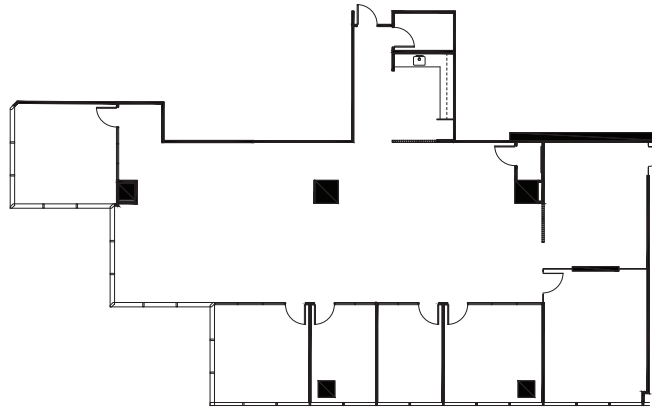

## Suite 850 | 4,230 RSF | Spec Suite

BREAK ROOM WALL SCONCE

RECEPTION & CONFERENCE ROOM LIGHTS FIXTURES

CABINET PULLS

UPPER CABINETS

BACKSPLASH

RECEPTION & BREAK ROOM FLOORING

ACCENT WALLCOVERING