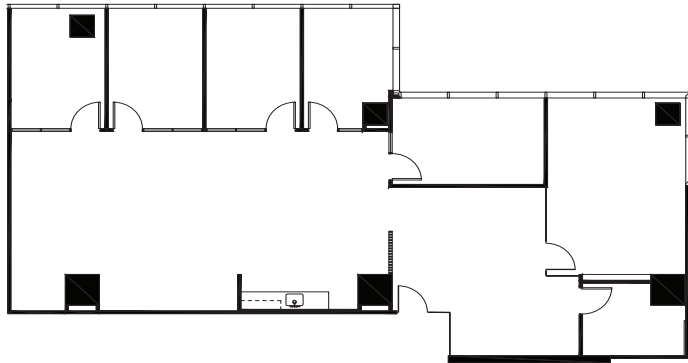

PREMIER PLACE

Suite 1450 | 2,644 RSF | Spec Suite

CABINET PULLS

RECEPTION & CONFERENCE ROOM LIGHT FIXTURES

UPPER CABINETS

BACKSPLASH

ACCENT WALLCOVERING

GENERAL PAINT

WALL BASE

LOWER CABINETS

COUNTERTOPS

RECEPTION & BREAK ROOM FLOORING

CARPET THROUGHOUT