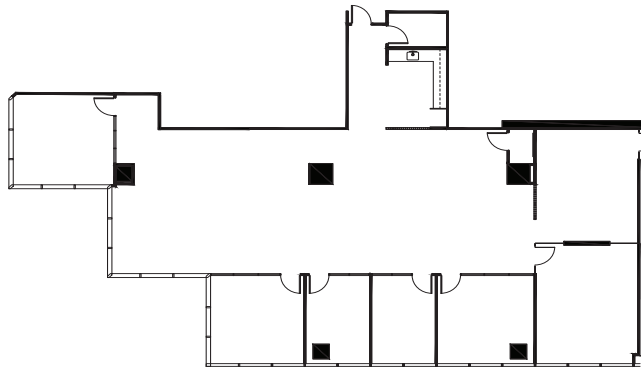

PREMIER PLACE

Suite 1450 | 3,053 RSF | Spec Suite

BREAK ROOM
WALL SCONCE

RECEPTION & CONFERENCE ROOM LIGHTS FIXTURES

8TH FLOOR
KEY PLAN

CABINET PULLS

GENERAL PAINT

WALL BASE

UPPER CABINETS

BACKSPLASH

LOWER CABINETS

COUNTERTOPS

RECEPTION & BREAK ROOM FLOORING

ACCENT WALLCOVERING

CARPET THROUGHOUT